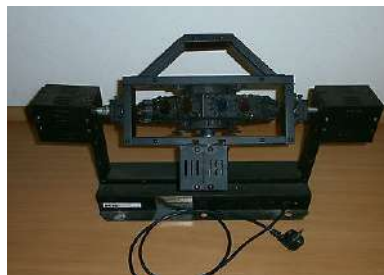

1- ZIG ZAG STROBE EFFECT, 1990, 5KG

1- KREMESA NEPTUNO, 1990, SPAIN, 650mm X 550mm X 560mm, 26KG

1- EUROLITE UFO 3, 1990, GERMANY, 300mm x 400mm, 13KG

1- EUROLITE UFO 2, 1990, GERMANY, 300mm x 250mm, 10KG