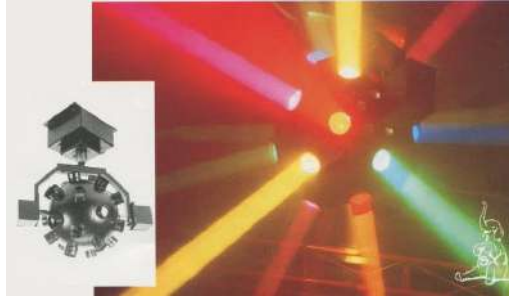

1- SAPRO DR 24, 1980, FRANCE, 380MM X 600MM, 21KG